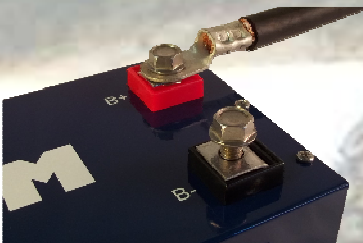

NEW PRODUCT RELEASE

SPM

[Series or Permanent Magnet Motor Controller]

NEW !

SPM: An Advanced Motor Controller for today's demanding markets:

- Color coded terminals
- 24-48 and 72V models
- 200 through 800 amp models
- Standard 4-spade and 5-pin E-Z-Go
- Flexible USB programming
- Integrated heatsink mounts on any suitable surface
- Solenoid Control for Main DC Control
- Flexi-Mount clip-on feet
- Auto-throttle calibration for smooth operation
- Hi-Reliability Fan panel

Hi-Performance 32bit-CPU,
Unlocking the power of advanced throttle control for smooth operation compatible for most all SERIES golf cars.

USB-2.0 Programming port,
Windows® XP through Win-7®
>Free software on web site
>Simple set up
>User friendly controls

Color Coded 5/16" Terminals:
RED = POS + Battery Positive
BLK = NEG - Battery Negative
BLU = M- Motor Minus Output
GRN = PLUG BRAKE (Series)

Customer Connect:

- 4-Terminal Spade lugs
- EZ models with 5-Pin ITS includes 4-Spade lugs
- Active Solenoid control
- Sealed OEM Connector available